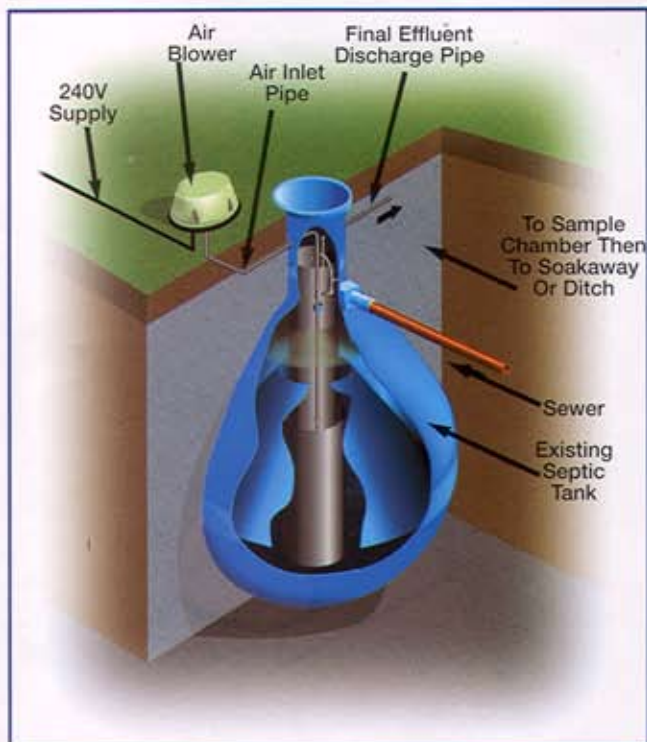

A sewage treatment plant needed but with minimal disruption?

The Answer?.....Allerton ConSept

HOW IT WORKS

The ConSept from Allerton will convert your existing septic tank or cesspit into a fully functional sewage treatment plant producing a high quality final effluent that can be discharged into a watercourse or soakaway.

When placed inside the existing tankage the ConSept creates two zones.

- The area outside the ConSept is the aeration zone. Air, supplied from the air blower, causes agitation in this zone helping to break up the solids in the raw sewage.
- The area within the ConSept is the settlement zone. This quiet area allows fine solids to settle before the final treated effluent is drawn off to be discharged.

In addition to the mechanical treatment described above the ConSept is also an aerobic treatment system. The growth of aerobic bacteria is encouraged by the bubbling air.

Maintenance: Servicing annual, De-sludging every two years.

ConSept in a traditional concrete and brick built septic tank

ConSept in a prefabricated glass fibre septic tank

NOTE: If required the ConSept can raise effluent to say a high level soakaway

SPECIALISTS IN SEWAGE & EFFLUENT TREATMENT SYSTEMS