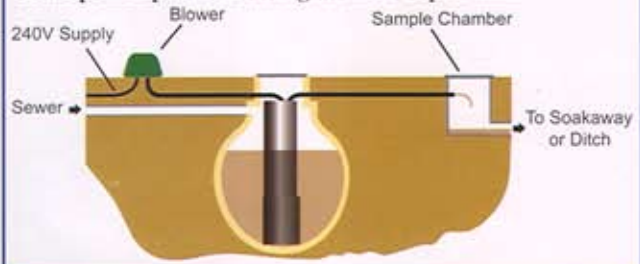

When placed inside the existing tankage the ConSept creates two zones.

- The area outside the ConSept is the aeration zone. Air, supplied from the air blower, causes agitation in this zone helping to break up the solids in the raw sewage.
- The area within the ConSept is the settlement zone. This quiet area allows fine solids to settle before the final treated effluent is drawn off to be discharged.

In addition to the mechanical treatment described above the ConSept is also an aerobic treatment system. The growth of aerobic bacteria is encouraged by the bubbling air.

Maintenance: Servicing annual, De-sludging every two years.

ConSept in a traditional concrete and brick built septic tank

ConSept in a prefabricated glass fibre septic tank

NOTE: If required the ConSept can raise effluent to say a high level soakaway

SPECIALISTS IN SEWAGE & EFFLUENT TREATMENT SYSTEMS