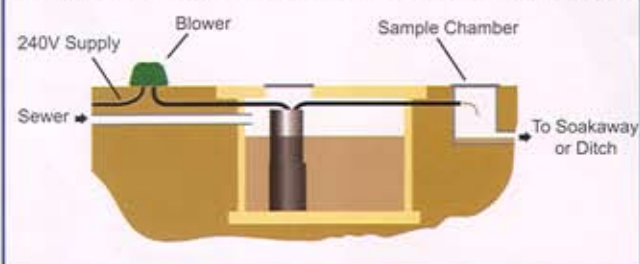

ConSept in a traditional concrete and brick built septic tank